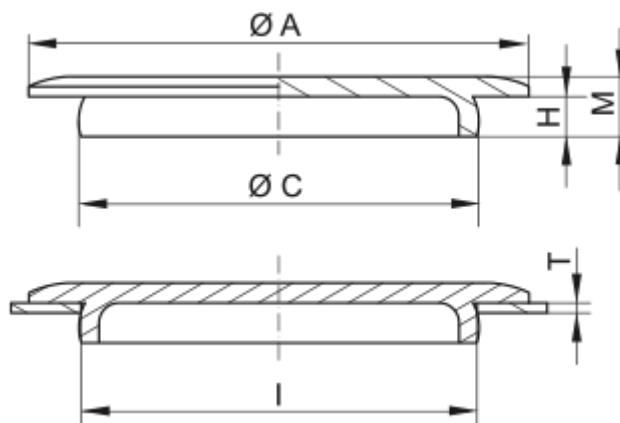

Data Sheet

Article number: 59GPN9103042

Description: KLEE Universal flat design GPN 910 - 72 (Wall thickness 3)

Measures

A = 90

C = 72.8

H = 7.5

L = 72

M = 9.5

T = 3